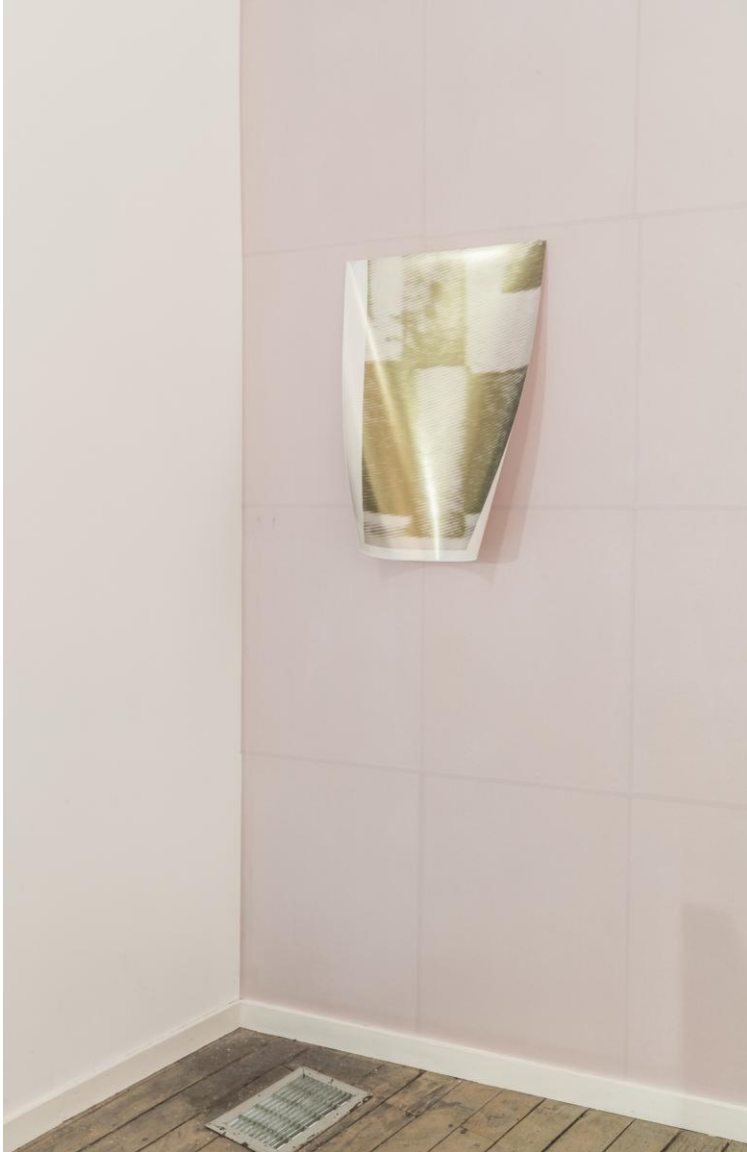

Kelly Lycan
Little Glow
installation view, 2015

Kelly Lycan
Nearby Nearby, 291 Burlap Walls, 2015
550 colour photocopies
279.5 x 1187.5 cm

Kelly Lycan
detail view *Nearby Nearby, 291 Burlap Walls, 2015*

Kelly Lycan
A Dull Ecu, 291 Drape, 2015 1/3
colour digital print on canvas
91.5 x 38 cm

Kelly Lycan
291 Vases, 2015 2/3
laminated colour digital print
68.5 x 46 cm

Kelly Lycan
291 Vases, 2015 1/3
19 laminated colour digital prints, newsprint, various paper
dimensions variable