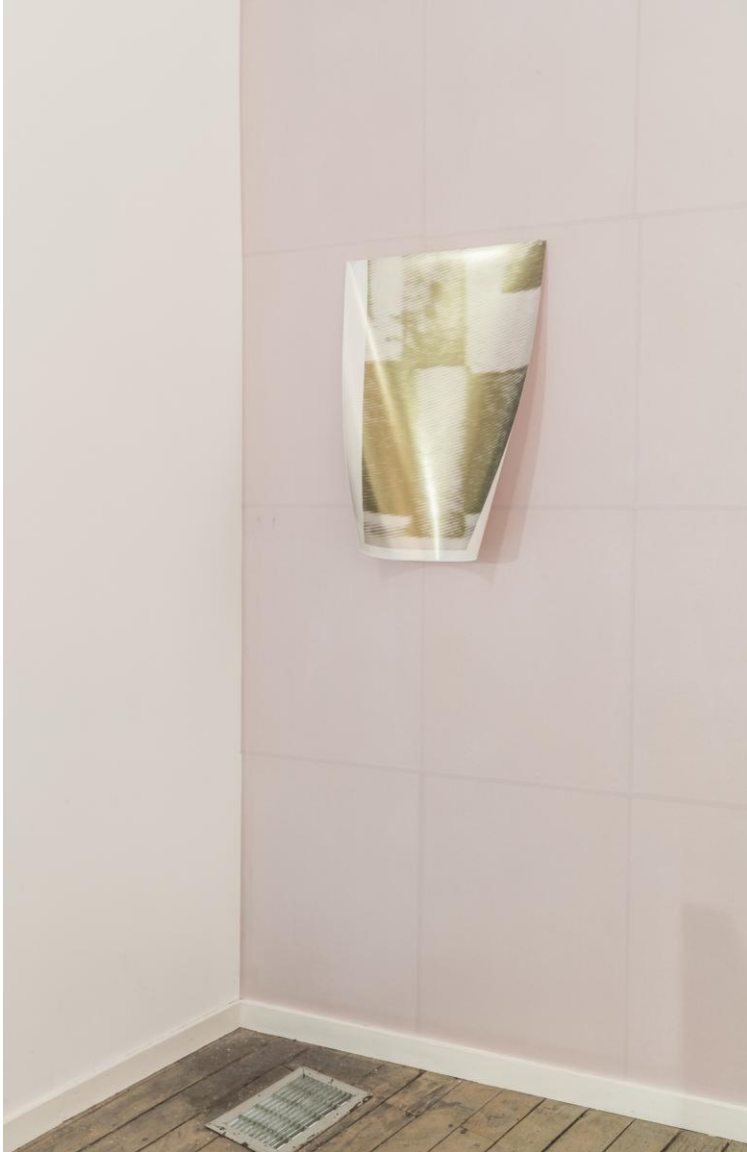

**Kelly Lycan**  
*Little Glow*  
installation view, 2015

**Kelly Lycan**  
***Nearby Nearby, 291 Burlap Walls, 2015***  
550 colour photocopies  
279.5 x 1187.5 cm

**Kelly Lycan**  
**detail view *Nearby Nearby, 291 Burlap Walls, 2015***

Kelly Lycan  
*A Dull Ecrú, 291 Drape, 2015 1/3*  
colour digital print on canvas  
91.5 x 38 cm

Kelly Lycan  
291 Vases, 2015 2/3  
laminated colour digital print  
68.5 x 46 cm

Kelly Lycan  
291 Vases, 2015 1/3  
19 laminated colour digital prints, newsprint, various paper  
dimensions variable